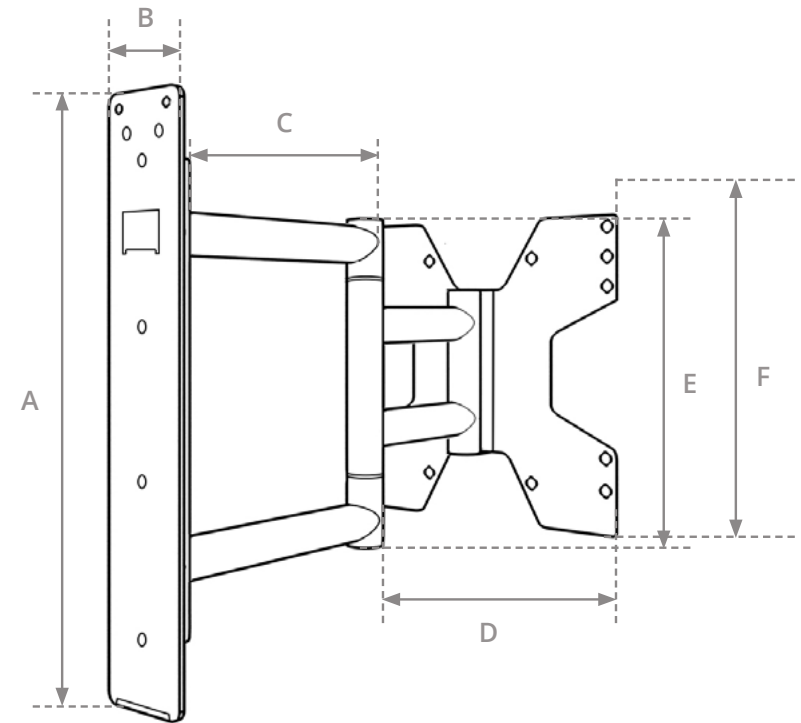

Specifications

For Ocea Pro 180 and 220 (18" and 22" TV)

A	6.7" / 17 cm
B	2.6" / 6.6 cm
C	4.1" / 10.4 cm
D	10.0" / 25.4 cm
E	10.0" / 25.4 cm

OCEA PRO ALUMINUM SWIVEL BRACKET BR-140

OCMT-BR-140

DETAILS

- One of the most popular ways to install Ocea Pro Smart Touch Bathroom TV
- Mount Ocea Pro Smart Touch Bathroom TV with the aluminum bracket, and you can swivel and pan the TV into the right direction
- This option is great if you want to use Ocea Pro Smart Touch Bathroom TV in your bath tub
- Can also be implemented in your general bathroom space

MOUNTS

Specifications

For Ocea Pro 180 - 280 (18" - 28" TV)

A	6.7" / 17.0 cm	F	4.5" / 11.4 cm
B	2.6" / 6.6 cm	G	10.2" / 25.9 cm
C	4.5" / 11.4 cm	H	4.5" / 11.4 cm
D	5.4" / 13.7 cm	I	10.2" / 25.9 cm
E	4.5" / 11.4 cm		

Specifications

For Ocea Pro 280 - 400 (28" - 40" TV)

A	15.0" / 38.1 cm
B	2.6" / 6.6 cm
C	6.8" / 17.3 cm
D	10.2" / 25.9 cm
E	9.7" / 24.6 cm
F	10.2" / 25.9 cm

OCEA PRO LIFT SYSTEM

DETAILS

- The Ocea Pro Smart Touch Bathroom TV automatic lift system lets you automatically hide the TV when you don't need it
- Make it appear by the simple touch of a button
- Fully automatic
- Controlled by a remote control or a button

Specifications

For Ocea Pro 220 and 280 (22" and 28" TV)

	OCMT-220 (For Ocea Pro 220 TV)	OCMT-280 (For Ocea Pro 280 TV)
A	28.5" / 72.5 cm	32.3" / 82.0 cm
B	10.8" / 27.5 cm	10.8" / 27.5 cm
C	27.6" / 70.0 cm	30.6" / 77.8 cm
D	45.1" / 114.6 cm	52.2" / 132.5 cm