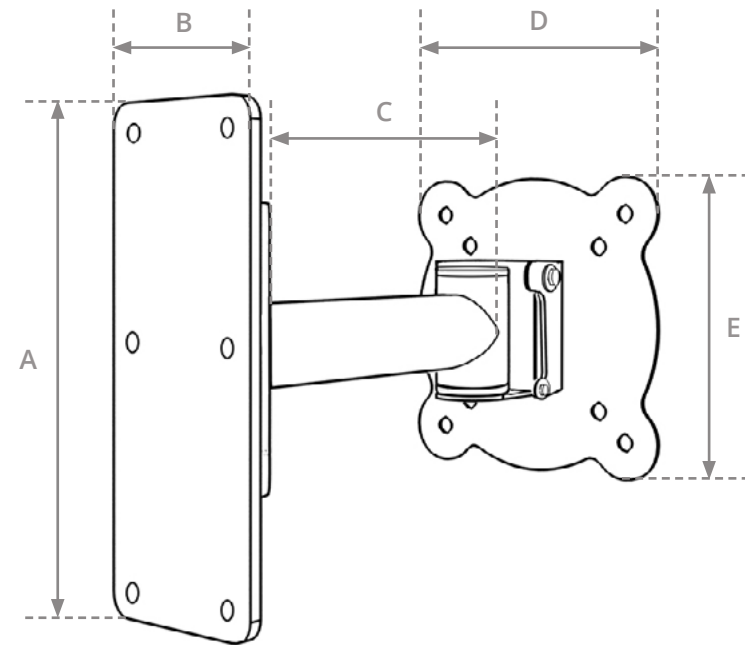

OCEA PRO ALUMINUM SWIVEL BRACKET BR-100

OCMT-BR-100

DETAILS

- One of the most popular ways to install Ocea Pro Smart Touch Bathroom TV
- Mount Ocea Smart Touch Bathroom TV with the aluminum bracket, and you can swivel and pan the TV into the right direction
- This option is great if you want to use Ocea Pro Smart Touch Bathroom TV in your bath tub
- Can also be implemented in your general bathroom space

Specifications

For Ocea Pro 180 (18" TV)

A	6.7" / 17 cm
B	2.6" / 6.6 cm
C	4.5" / 11.4 cm
D	4.7" / 17.8 cm
E	4.7" / 17.8 cm

OCEA ALUMINUM SWIVEL BRACKET BR-120

OCMT-BR-120

DETAILS

- One of the most popular ways to install Ocea Pro Smart Touch Bathroom TV
- Mount Ocea Pro Smart Touch Bathroom TV with the aluminum bracket, and you can swivel and pan the TV into the right direction
- This option is great if you want to use Ocea Pro Smart Touch Bathroom TV in your bathtub
- Can also be implemented in your general bathroom space