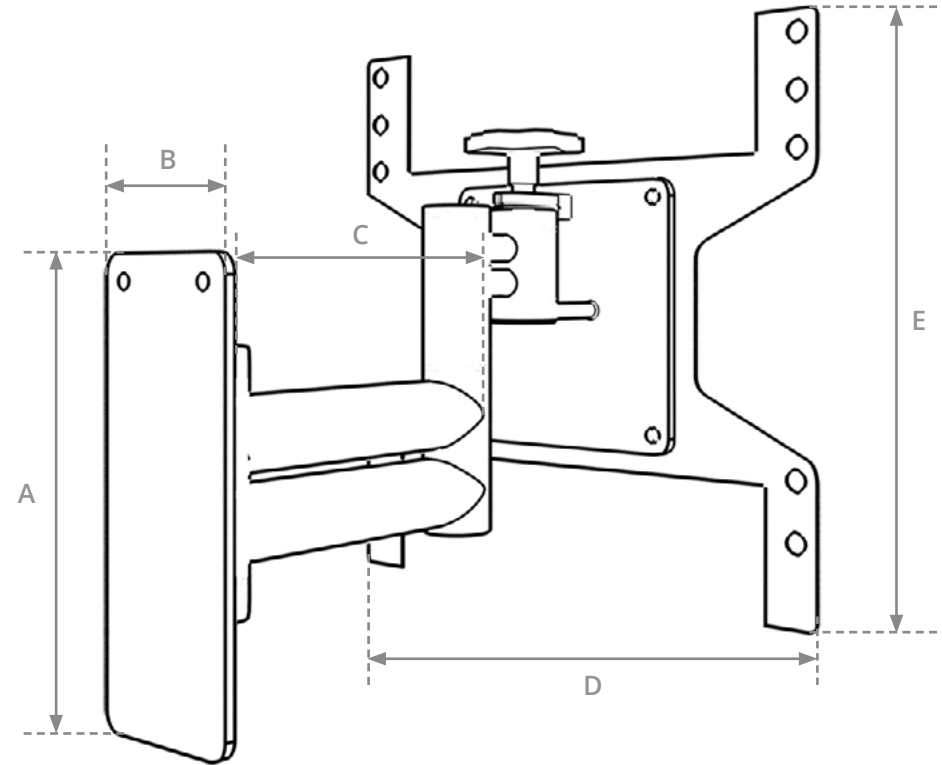

OCEA PRO ALUMINUM SWIVEL BRACKET BR-100

OCMT-BR-100

DETAILS

- One of the most popular ways to install Ocea Pro Smart Touch Bathroom TV
- Mount Ocea Smart Touch Bathroom TV with the aluminum bracket, and you can swivel and pan the TV into the right direction
- This option is great if you want to use Ocea Pro Smart Touch Bathroom TV in your bath tub
- Can also be implemented in your general bathroom space

Specifications

For Ocea Pro 180 (18" TV)

A	6.7" / 17 cm
B	2.6" / 6.6 cm
C	4.5" / 11.4 cm
D	4.7" / 17.8 cm
E	4.7" / 17.8 cm

OCEA ALUMINUM SWIVEL BRACKET BR-120

OCMT-BR-120

DETAILS

- One of the most popular ways to install Ocea Pro Smart Touch Bathroom TV
- Mount Ocea Pro Smart Touch Bathroom TV with the aluminum bracket, and you can swivel and pan the TV into the right direction
- This option is great if you want to use Ocea Pro Smart Touch Bathroom TV in your bathtub
- Can also be implemented in your general bathroom space

Specifications

For Ocea Pro 180 and 220 (18" and 22" TV)

A	6.7" / 17 cm
B	2.6" / 6.6 cm
C	4.1" / 10.4 cm
D	10.0" / 25.4 cm
E	10.0" / 25.4 cm

OCEA PRO ALUMINUM SWIVEL BRACKET BR-140

OCMT-BR-140

DETAILS

- One of the most popular ways to install Ocea Pro Smart Touch Bathroom TV
- Mount Ocea Pro Smart Touch Bathroom TV with the aluminum bracket, and you can swivel and pan the TV into the right direction
- This option is great if you want to use Ocea Pro Smart Touch Bathroom TV in your bath tub
- Can also be implemented in your general bathroom space

MOUNTS

Specifications

For Ocea Pro 180 - 280 (18" - 28" TV)

A	6.7" / 17.0 cm	F	4.5" / 11.4 cm
B	2.6" / 6.6 cm	G	10.2" / 25.9 cm
C	4.5" / 11.4 cm	H	4.5" / 11.4 cm
D	5.4" / 13.7 cm	I	10.2" / 25.9 cm
E	4.5" / 11.4 cm		