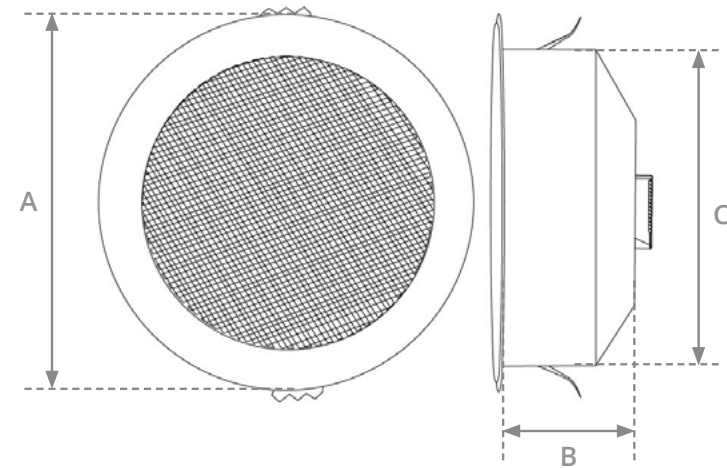

MOUNTS

Specifications

For Ocea Pro 180 - 280 (18" - 28" TV)

A	6.7" / 17.0 cm	F	4.5" / 11.4 cm
B	2.6" / 6.6 cm	G	10.2" / 25.9 cm
C	4.5" / 11.4 cm	H	4.5" / 11.4 cm
D	5.4" / 13.7 cm	I	10.2" / 25.9 cm
E	4.5" / 11.4 cm		

Specifications

For Ocea Pro 220 and 280 (22" and 28" TV)

	OCMT-220 (For Ocea Pro 220 TV)	OCMT-280 (For Ocea Pro 280 TV)
A	28.5" / 72.5 cm	32.3" / 82.0 cm
B	10.8" / 27.5 cm	10.8" / 27.5 cm
C	27.6" / 70.0 cm	30.6" / 77.8 cm
D	45.1" / 114.6 cm	52.2" / 132.5 cm

3M

PADS

OCEA PRO DRILL-FREE WALL MOUNT SYSTEM

DETAILS

- Easy to install
- Very strong installation
- Available for all Ocea Pro Smart Touch Bathroom TV sizes
- Larger pads for 32", 40" and 50"
- Includes template so that you know exactly where to mount the pads
- Each hook is designed to hold 45LBS/20KG and for the larger Ocea Pro Smart Touch Bathroom TV, we have larger hooks that are designed to hold 65LBS/30KG each
- Comes with complete 8 additional 3M pads for easy relocation

Specifications

A	6.0" / 15.2 cm
B	2.8" / 7.1 cm
C	5.2" / 13.2 cm

SOUNDWAVE SW-80

OCSP-SW80

DETAILS

- Recessed, moisture resistant speakers
- Excellent audio quality
- Suitable for bathroom, outdoor, boats
- Suitable for small to medium size bathroom
- Can also be used for other TV's and audio systems
- Comes standard in set of 2