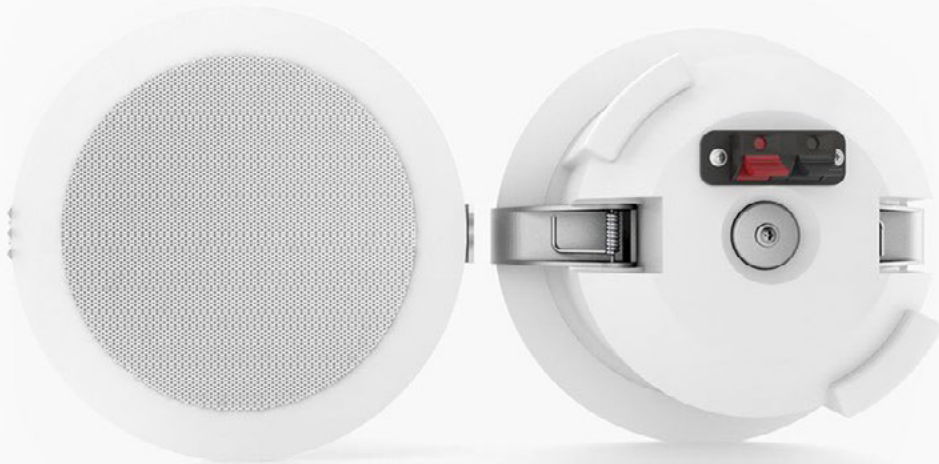

OCEA PRO ALUMINUM SWIVEL BRACKET BR-100

OCMT-BR-100

DETAILS

- One of the most popular ways to install Ocea Pro Smart Touch Bathroom TV
- Mount Ocea Smart Touch Bathroom TV with the aluminum bracket, and you can swivel and pan the TV into the right direction
- This option is great if you want to use Ocea Pro Smart Touch Bathroom TV in your bath tub
- Can also be implemented in your general bathroom space

3M

PADS

OCEA PRO DRILL-FREE WALL MOUNT SYSTEM

DETAILS

- Easy to install
- Very strong installation
- Available for all Ocea Pro Smart Touch Bathroom TV sizes
- Larger pads for 32", 40" and 50"
- Includes template so that you know exactly where to mount the pads
- Each hook is designed to hold 45LBS/20KG and for the larger Ocea Pro Smart Touch Bathroom TV, we have larger hooks that are designed to hold 65LBS/30KG each
- Comes with complete 8 additional 3M pads for easy relocation

Product Code	TV SIZE	3M PAD
OCMT-WM-180	18"	P50
OCMT-WM-220	22"	P50
OCMT-WM-280	28"	P50
OCMT-WM-320	32"	P70
OCMT-WM-400	40"	P70
OCMT-WM-500	50"	P70

SOUNDWAVE SW-50

OCSP-SW50

DETAILS

- Recessed, moisture resistant speakers
- Excellent audio quality
- Suitable for bathroom, outdoor, boats
- Suitable for small to medium size bathroom
- Can also be used for other TV's and audio systems
- Comes standard in set of 2

Specifications

A	6.0" / 15.2 cm
B	2.8" / 7.1 cm
C	5.2" / 13.2 cm

SOUNDWAVE SW-80

OCSP-SW80

DETAILS

- Recessed, moisture resistant speakers
- Excellent audio quality
- Suitable for bathroom, outdoor, boats
- Suitable for small to medium size bathroom
- Can also be used for other TV's and audio systems
- Comes standard in set of 2