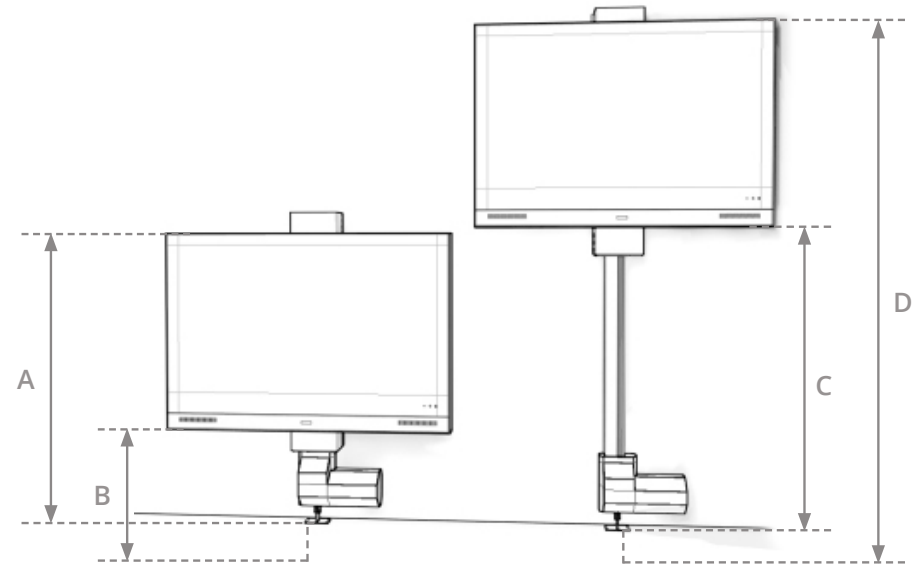

MOUNTS

Specifications

For Ocea Pro 180 - 280 (18" - 28" TV)

A	6.7" / 17.0 cm	F	4.5" / 11.4 cm
B	2.6" / 6.6 cm	G	10.2" / 25.9 cm
C	4.5" / 11.4 cm	H	4.5" / 11.4 cm
D	5.4" / 13.7 cm	I	10.2" / 25.9 cm
E	4.5" / 11.4 cm		

Specifications

For Ocea Pro 280 - 400 (28" - 40" TV)

A	15.0" / 38.1 cm
B	2.6" / 6.6 cm
C	6.8" / 17.3 cm
D	10.2" / 25.9 cm
E	9.7" / 24.6 cm
F	10.2" / 25.9 cm

OCEA PRO LIFT SYSTEM

DETAILS

- The Ocea Pro Smart Touch Bathroom TV automatic lift system lets you automatically hide the TV when you don't need it
- Make it appear by the simple touch of a button
- Fully automatic
- Controlled by a remote control or a button

Specifications

For Ocea Pro 220 and 280 (22" and 28" TV)

	OCMT-220 (For Ocea Pro 220 TV)	OCMT-280 (For Ocea Pro 280 TV)
A	28.5" / 72.5 cm	32.3" / 82.0 cm
B	10.8" / 27.5 cm	10.8" / 27.5 cm
C	27.6" / 70.0 cm	30.6" / 77.8 cm
D	45.1" / 114.6 cm	52.2" / 132.5 cm