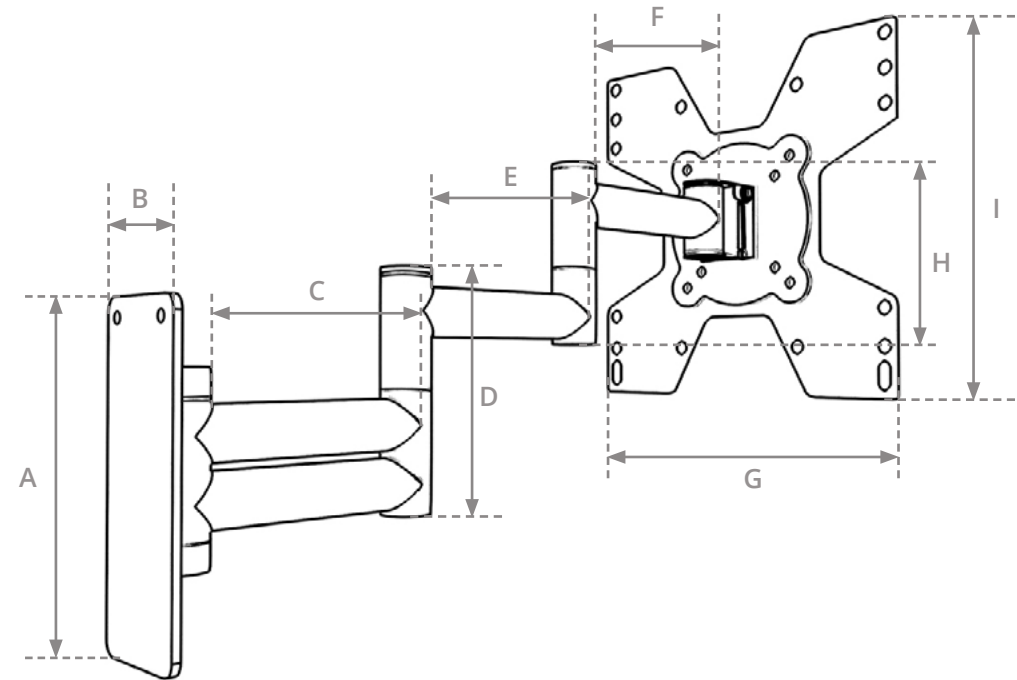

Specifications

For Ocea Pro 180 (18" TV)

A	6.7" / 17 cm
B	2.6" / 6.6 cm
C	4.5" / 11.4 cm
D	4.7" / 17.8 cm
E	4.7" / 17.8 cm

OCEA ALUMINUM SWIVEL BRACKET BR-120

OCMT-BR-120

DETAILS

- One of the most popular ways to install Ocea Pro Smart Touch Bathroom TV
- Mount Ocea Pro Smart Touch Bathroom TV with the aluminum bracket, and you can swivel and pan the TV into the right direction
- This option is great if you want to use Ocea Pro Smart Touch Bathroom TV in your bathtub
- Can also be implemented in your general bathroom space

Specifications

For Ocea Pro 180 and 220 (18" and 22" TV)

A	6.7" / 17 cm
B	2.6" / 6.6 cm
C	4.1" / 10.4 cm
D	10.0" / 25.4 cm
E	10.0" / 25.4 cm

OCEA PRO ALUMINUM SWIVEL BRACKET BR-140

OCMT-BR-140

DETAILS

- One of the most popular ways to install Ocea Pro Smart Touch Bathroom TV
- Mount Ocea Pro Smart Touch Bathroom TV with the aluminum bracket, and you can swivel and pan the TV into the right direction
- This option is great if you want to use Ocea Pro Smart Touch Bathroom TV in your bath tub
- Can also be implemented in your general bathroom space

MOUNTS

Specifications

For Ocea Pro 180 - 280 (18" - 28" TV)

A	6.7" / 17.0 cm	F	4.5" / 11.4 cm
B	2.6" / 6.6 cm	G	10.2" / 25.9 cm
C	4.5" / 11.4 cm	H	4.5" / 11.4 cm
D	5.4" / 13.7 cm	I	10.2" / 25.9 cm
E	4.5" / 11.4 cm		

Specifications

For Ocea Pro 220 and 280 (22" and 28" TV)

	OCMT-220 (For Ocea Pro 220 TV)	OCMT-280 (For Ocea Pro 280 TV)
A	28.5" / 72.5 cm	32.3" / 82.0 cm
B	10.8" / 27.5 cm	10.8" / 27.5 cm
C	27.6" / 70.0 cm	30.6" / 77.8 cm
D	45.1" / 114.6 cm	52.2" / 132.5 cm