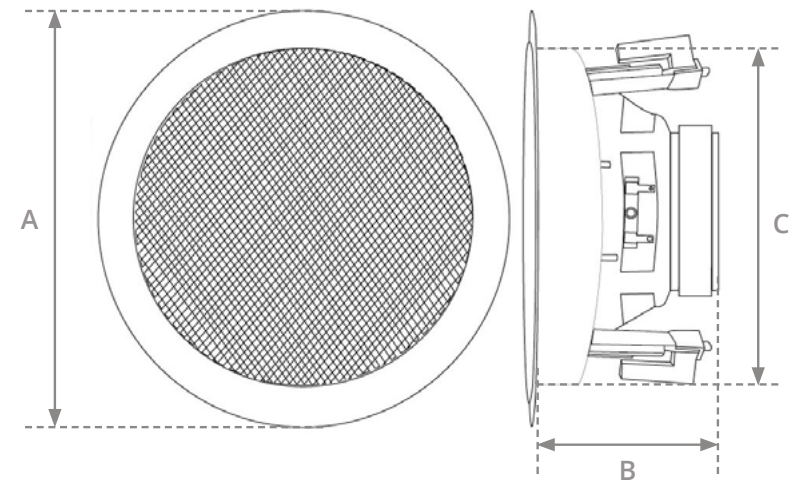

MOUNTS

Specifications

For Ocea Pro 180 - 280 (18" - 28" TV)

A	6.7" / 17.0 cm	F	4.5" / 11.4 cm
B	2.6" / 6.6 cm	G	10.2" / 25.9 cm
C	4.5" / 11.4 cm	H	4.5" / 11.4 cm
D	5.4" / 13.7 cm	I	10.2" / 25.9 cm
E	4.5" / 11.4 cm		

Specifications

For Ocea Pro 220 and 280 (22" and 28" TV)

	OCMT-220 (For Ocea Pro 220 TV)	OCMT-280 (For Ocea Pro 280 TV)
A	28.5" / 72.5 cm	32.3" / 82.0 cm
B	10.8" / 27.5 cm	10.8" / 27.5 cm
C	27.6" / 70.0 cm	30.6" / 77.8 cm
D	45.1" / 114.6 cm	52.2" / 132.5 cm

Specifications

A	6.0" / 15.2 cm
B	2.8" / 7.1 cm
C	5.2" / 13.2 cm

SOUNDWAVE SW-80

OCSP-SW80

DETAILS

- Recessed, moisture resistant speakers
- Excellent audio quality
- Suitable for bathroom, outdoor, boats
- Suitable for small to medium size bathroom
- Can also be used for other TV's and audio systems
- Comes standard in set of 2

Specifications

A	8.0" / 20.3 cm
B	3.5" / 8.9 cm
C	5.9" / 15.0 cm

OCEA PRO EXTERNAL SPEAKERS

OCSP-ESR

DETAILS

- If you want to install the Ocea Pro in your sauna or shower, we recommend the use of external speakers
- Ensures that children do not spray water into the speaker openings
- Ocea Pro External Speakers come with 20'6 meters cable that can be plugged in directly into the Ocea Pro Smart Touch Bathroom