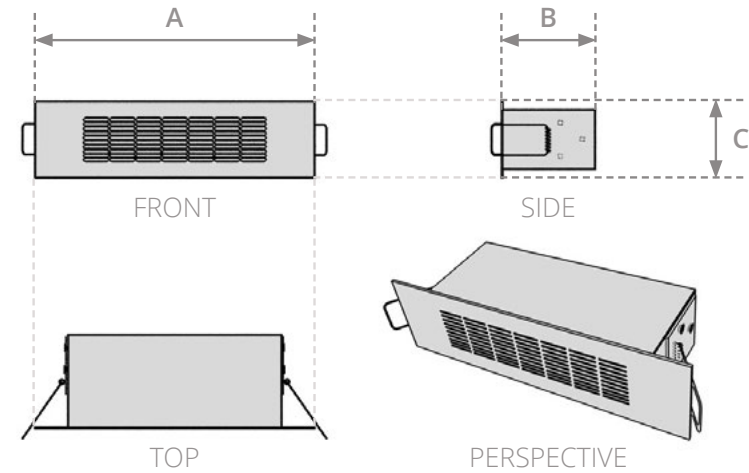

Specifications

A	8.0" / 20.3 cm
B	3.5" / 8.9 cm
C	5.9" / 15.0 cm

OCEA PRO EXTERNAL SPEAKERS

OCSP-ESR

DETAILS

- If you want to install the Ocea Pro in your sauna or shower, we recommend the use of external speakers
- Ensures that children do not spray water into the speaker openings
- Ocea Pro External Speakers come with 20'6 meters cable that can be plugged in directly into the Ocea Pro Smart Touch Bathroom

Specifications

A	9.0" / 22.9 cm
B	3.0" / 7.6 cm
C	2.0" / 5.1 cm

OCEA[®] Pro
Smart Touch

OCEA PRO SMART TOUCH BATHROOM TV PRODUCT BROCHURE

Evervue USA Inc.
5020 Campus Drive, #121,
Newport Beach, CA 92660,
U.S.A.
Phone: +1 949 441 4262
Email: sales@evervue.com
www.oceatv.com